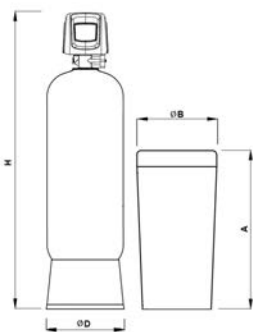

Reduc duritatea din apă eliminând riscul depunerilor de calcar.

Tip	Debit maxim [m³/h]	Material filtrant [l]	Rezervor sare [kg]	Capacitate ciclica = m³ x °G	Cod
SOFT 10 SIMPLEX F	0.8	10	28	30	AQUA09190010008
SOFT 18 SIMPLEX F	1.5	18	80	54	AQUA09190018015
SOFT 25 SIMPLEX F	2	25	80	75	AQUA09190025020
SOFT 37 SIMPLEX F	2.5	37	80	110	AQUA09190037025
SOFT 50 SIMPLEX F	3	50	115	150	AQUA09190050030
SOFT 75 SIMPLEX F	3.5	75	115	225	AQUA09190075035
SOFT 100 SIMPLEX F	4.0	100	155	300	AQUA09190100040

* - produs pe bază de comandă

Avantaje:

Stațiile de dedurizare Soft Simplex F sunt echipamente fiabile de înaltă calitate dotate cu vană și rășină DOWEX™-HCRS/S care prin eliminarea durtății apei:

- reduc consumul de detergenți;
- reduc consumul de energie;
- mențin sau prelungesc durata de viață a instalațiilor, a mașinii de spălat rufe sau vase, a centralei termice sau boilerului etc;
- elimină costurile cu reparațiile generate de daunele provocate de duritatea apei;
- previn albirea bateriilor, chiuvetelor și a obiectelor sanitare în contact cu apa.

Atenție!

- Stațiile au nevoie de conectare la canalizare.
- Proiectate pentru a fi montate în incinte protejate de îngheț, temperaturi excesive. Vor fi folosite NUMAI pentru circuitele de alimentare cu apă rece.
- Unde apa este nesigură din punct de vedere microbiologic sau unde calitatea apei este necunoscută, este necesară o analiză a apei precum și dezinfectarea instalației și a sursei de apă. În această situație se recomandă contactarea unui specialist.

Tip	H [cm]	øD [cm]	A [cm]	ø B [cm]	Masa [kg]	Cod
SOFT 10 SIMPLEX F	69.5	24.2	44	28.5	16	AQUA09190010008
SOFT 18 SIMPLEX F	113	24.2	81.5	40	24	AQUA09190018015
SOFT 25 SIMPLEX F	130.5	24.2	81.5	40	32	AQUA09190025020
SOFT 37 SIMPLEX F	161	26.8	81.5	40	44	AQUA09190037025
SOFT 50 SIMPLEX F	146.5	31.5	87.5	46	56	AQUA09190050030
SOFT 75 SIMPLEX F	163	35	87.5	46	79	AQUA09190075035
SOFT 100 SIMPLEX F	190.5	37	95	51.5	104	AQUA09190100040

* - produs pe bază de comandă