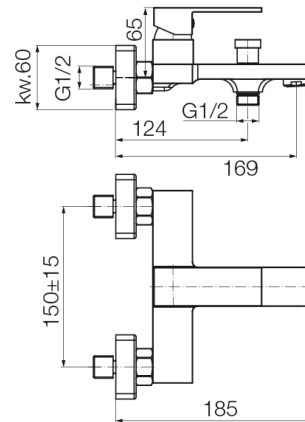

Series Ars Brushed Gold

Wall mounted bath mixer (without accessories)

Code	Cartridge	Flow class	Connection	EAN13
2420470	cartridge Φ 30	B/S	G1/2	5902273554486

Product usage:

For use in with cold and hot water systems in buildings

Type:

Bath mixers

Guarantee:

25-year

Technical data/Operating parameters:Recommended working pressure: 0,1-0,5 MPa,
Max temperature: 90°C**Used materials:**

brass

Finish:

brushed gold PVD