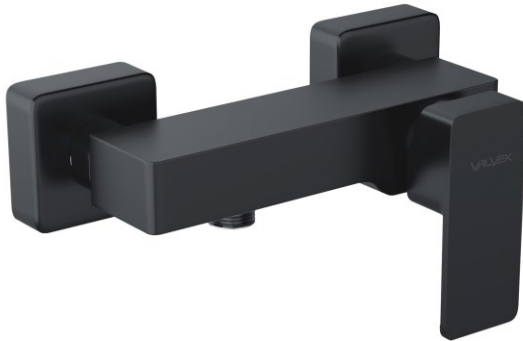

Series Loft Black

Wall mounted shower mixer (without accessories)

Code	Cartridge	Flow class	Connection	EAN13
2455930	cartridge Φ 35 low	B	G1/2	5902273544692

Product usage:

For use in with cold and hot water systems in buildings