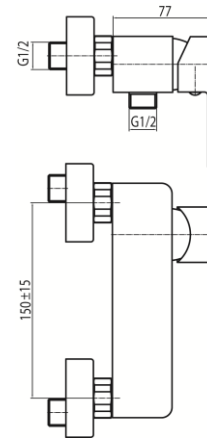

Series Loft Black

Wall mounted shower mixer (without accessories)

Code	Cartridge	Flow class	Connection	EAN13
2455930	cartridge Φ 35 low	B	G1/2	5902273544692

Product usage:

For use in with cold and hot water systems in buildings

Type:

Shower mixers

Guarantee:

25-year

Technical data/Operating parameters:Recommended working pressure: 0,1-0,5 MPa,
Max temperature: 90°C**Used materials:**

brass

Finish:

matt black