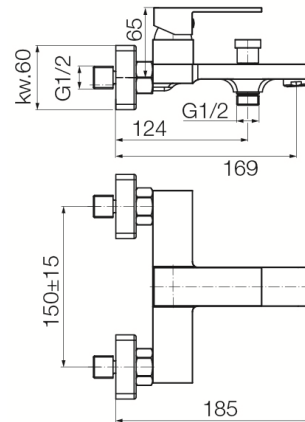

**Series Ars Satin Copper**

Wall mounted bath mixer (without accessories)

Code	Cartridge	Flow class	Connection	EAN13
2420520	cartridge $\Phi$ 30	B/S	G1/2	5902273554523

**Product usage:**

For use in with cold and hot water systems in buildings

**Type:**

Bath mixers

**Guarantee:**

25-year

**Technical data/Operating parameters:**Recommended working pressure: 0,1-0,5 MPa,  
Max temperature: 90°C**Used materials:**

brass

**Finish:**

satin copper PVD