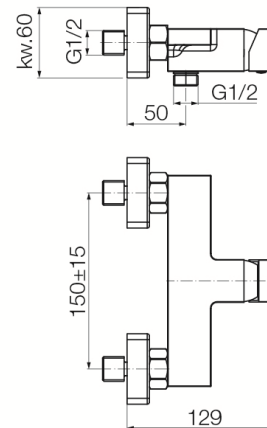

Series Ars Brushed Gold

Wall mounted shower mixer (without accessories)

Code	Cartridge	Flow class	Connection	EAN13
2420480	cartridge Φ 30	S	G1/2	5902273554493

Product usage:

For use in with cold and hot water systems in buildings

Type:

Shower mixers

Guarantee:

25-year

Technical data/Operating parameters:Recommended working pressure: 0,1-0,5 MPa,
Max temperature: 90°C**Used materials:**

brass

Finish:

brushed gold PVD