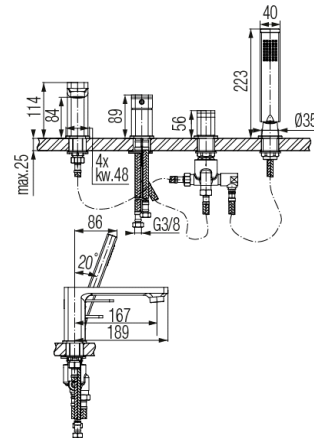

Series Loft Black

4-hole bath mixer with accesories

Code	Cartridge	Flow class	Hoses	EAN13
2455950	cartridge Φ 35 low	B/Z	G3/8	5902273544777

Product usage:

For use in with cold and hot water systems in buildings

Type:

Bath mixers

Guarantee:

25-year

Technical data/Operating parameters:

Recommended working pressure: 0,1-0,5 MPa,
Max temperature: 90°C

Used materials:

brass