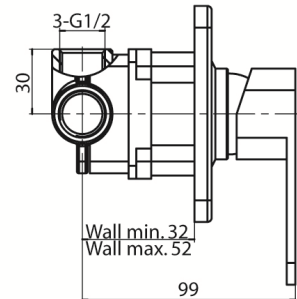

Series Loft Black

Concealed shower mixer

Code	Cartridge	Flow class	Connection	EAN13
2455960	cartridge Φ 35 low	B	G1/2	5902273544753

Product usage:

For use in with cold and hot water systems in buildings

Type: