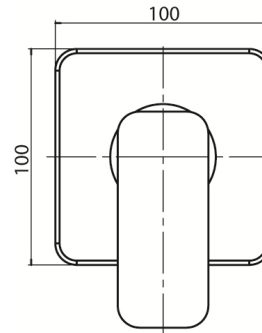

Series Loft Black

Concealed shower mixer

Code	Cartridge	Flow class	Connection	EAN13
2455960	cartridge Φ 35 low	B	G1/2	5902273544753

Product usage:

For use in with cold and hot water systems in buildings

Type: