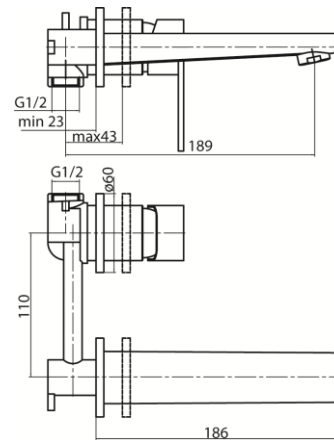

Series Loft Gold

Concealed wall-mounted basin mixer with spout

Code	Cartridge	Flow class	Connection	EAN13
2455860	cartridge Φ 35 low	A	G1/2	5902273550228

Product usage:

For use in with cold and hot water systems in buildings

Type:

Washbasin mixers

Guarantee:

25-year

Technical data/Operating parameters:Recommended working pressure: 0,1-0,5 MPa,
Max temperature: 90°C**Used materials:**

brass

Finish:

Gold PVD