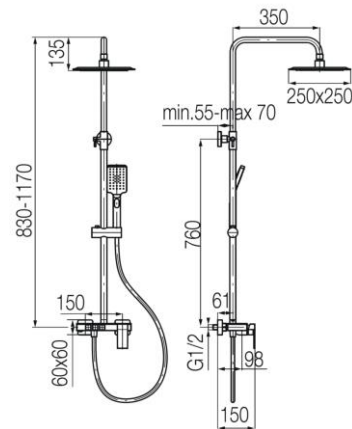

Series Ars Black

Shower column with shower head and 3-functional shower handset

Code	Flow class	EAN13
2420160	A/A/A	5902273557579

Product usage:

For use in with cold and hot water systems in buildings

Type:

Shower sets

Guarantee:

5-year

Technical data/Operating parameters:

Max pressure: 1,0 MPa,
Max temperature: 90°C

Used materials:

brass, ABS copolymer

Finish: