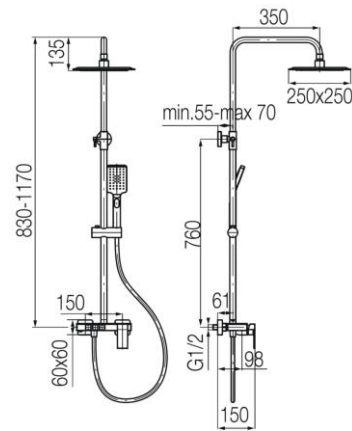

**Series Ars Satin Copper**

Shower column with shower head and 3-functional shower handset

Code	Flow class	EAN13
2420180	A/A/A	5902273557593

**Product usage:**

For use in with cold and hot water systems in buildings

**Type:**

Shower sets

**Guarantee:**

5-year

**Technical data/Operating parameters:**

Max pressure: 1,0 MPa,  
Max temperature: 90°C

**Used materials:**

brass, ABS copolymer