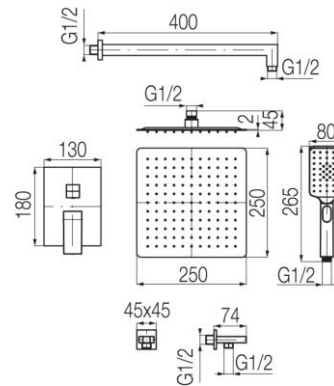

Series Ars

Concealed shower set

Code	Flow class	EAN13
2420250	S/S	5902273557388

Product usage:

For use in with cold and hot water systems in buildings

Type:

Shower sets

Guarantee:

2-year
(25-year mixer,
other parts 2-year)

Technical data/Operating parameters:

Max pressure: 1,0 MPa,
Max temperature: 90°C

Used materials:

- shower head 250 x 250 x 2mm
- spray arm 400mm
- flush-mounted shower mixer tap
- water inlet angle valve
- 3-function shower hand
- shower hose