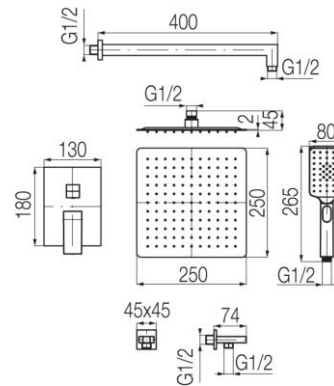

Series Ars Black

Concealed shower set

Code	Flow class	EAN13
2420260	S/S	5902273557401

Product usage:

For use in with cold and hot water systems in buildings

Type:

Shower sets

Guarantee:

2-year
(25-year mixer,
other parts 2-year)

Technical data/Operating parameters:

Max pressure: 1,0 MPa,
Max temperature: 90°C

Used materials:

- shower head 250 x 250 x 2mm
- spray arm 400mm
- flush-mounted shower mixer tap
- water inlet angle valve
- 3-function shower hand
- shower hose