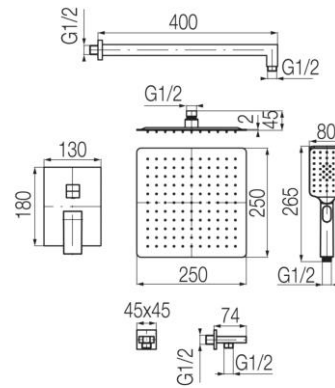

Series Ars Brushed Gold

Concealed shower set

Code	Flow class	EAN13
2420270	S/S	5902273557425

Product usage:

For use in with cold and hot water systems in buildings

Type:

Shower sets

Guarantee:

2-year
(25-year mixer,
other parts 2-year)

Technical data/Operating parameters:

Max pressure: 1,0 MPa,
Max temperature: 90°C

Used materials:

- shower head 250 x 250 x 2mm
- spray arm 400mm
- flush-mounted shower mixer tap
- water inlet angle valve
- 3-function shower hand
- shower hose